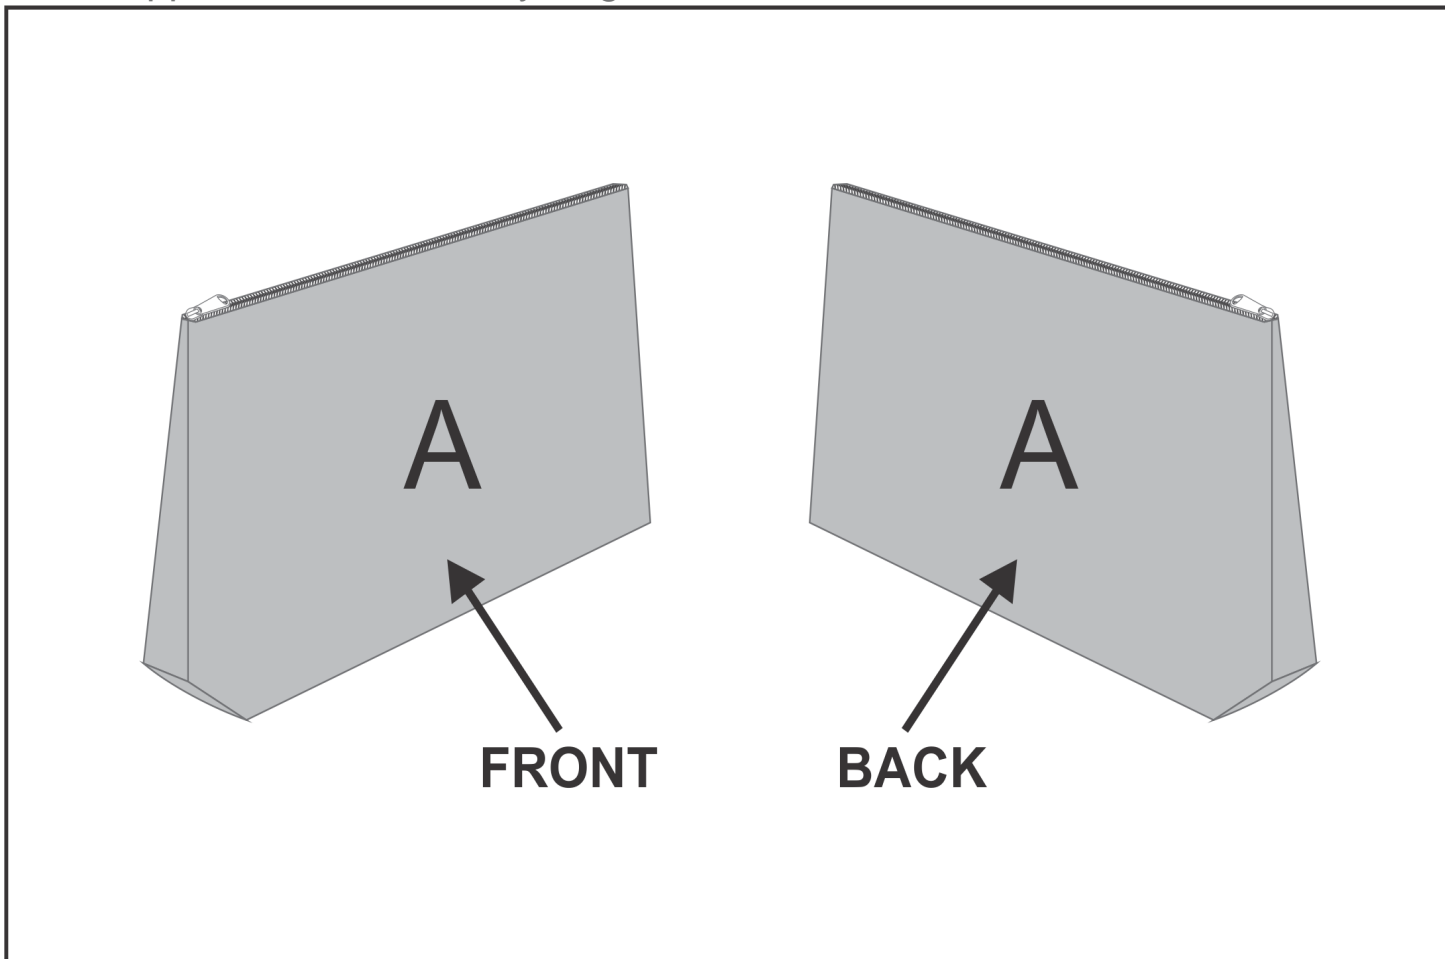

# SG-HP-60-G

PPS Hoppla Kosi Mini Toiletry Bag

## Need to know:

Includes 1-Position Sublimation (setup fees apply)

- Please Note: We cannot guarantee 100% logo Alignment on all Brandable Panels.

## Branding Options:

Position	Branding Method (Branding Code)	No. of Colours	Dimension
A	Custom Sublimation A (CPSUB-A)	Full Colour	240mm wide x 314mm high